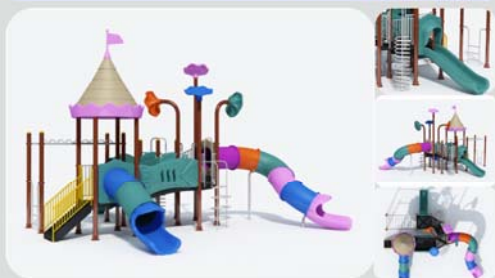

Info@everbestplay.com

PLV-021

Size:800x730x520cm Safety Area:1100x1030cm

PLV-022

Size:450x220x370cm Safety Area:750x420cm

PLV-023

Size:680x500x450cm Safety Area:980x800cm

PLV-024