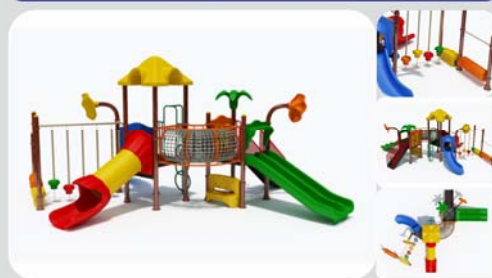

PLV-006

Size:920x520x380cm Safety Area:1220x820cm