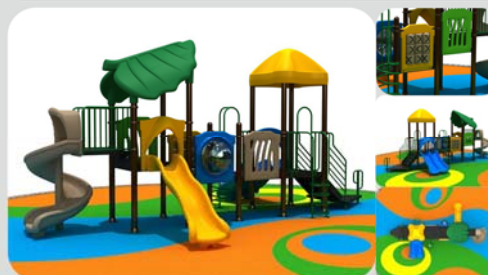

PLV-128

Size:430×430×370cm Safety Area:730×730cm

PLV-129

Size:470×830×370cm Safety Area:770×1130cm

PLV-130

Size:580×760×370cm Safety Area:880×1060cm

www.everbestplay.com

Outdoor Playground Equipment