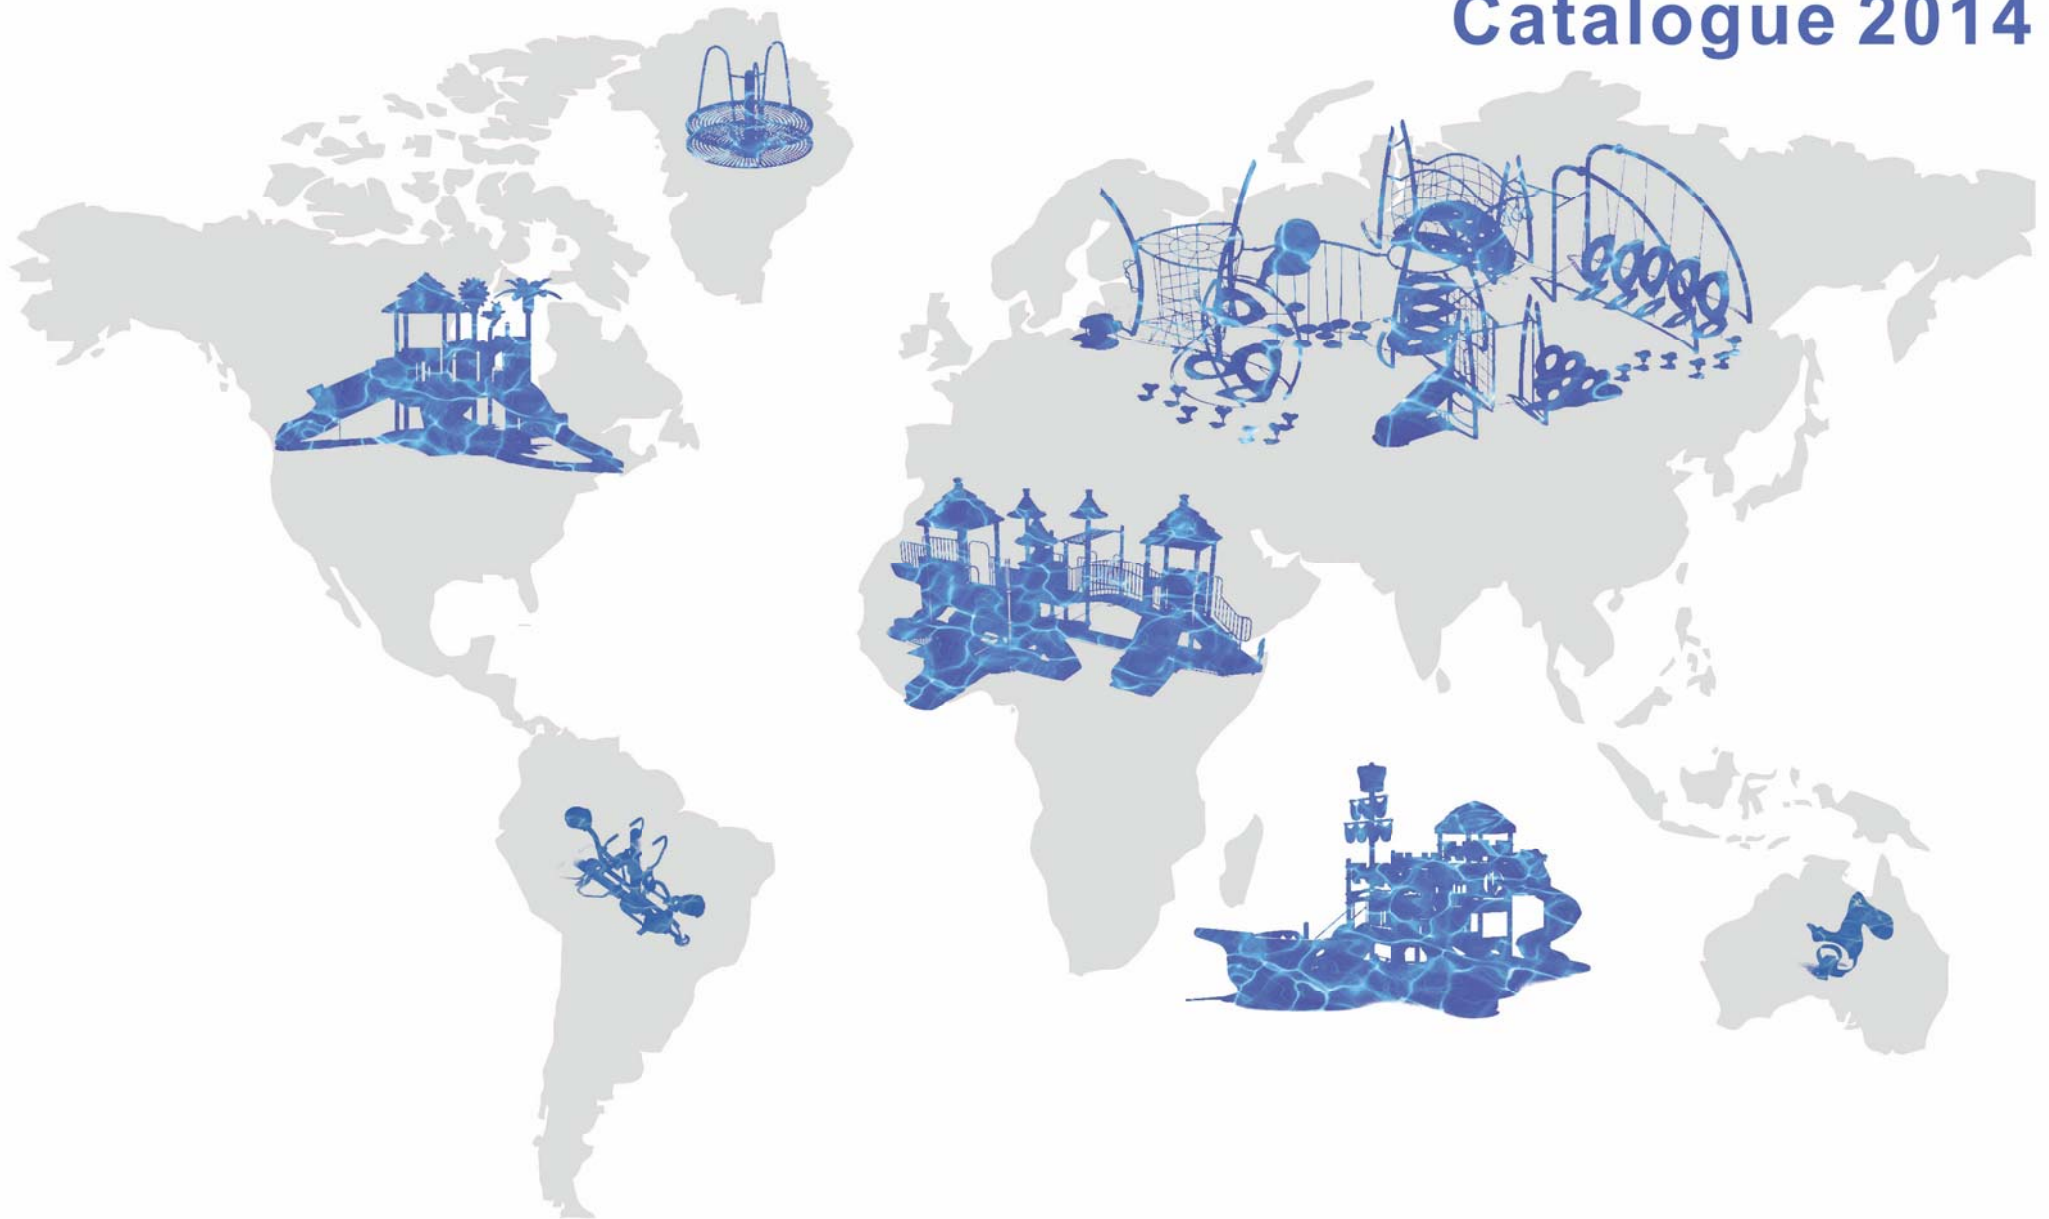

Everbest Play International Co.,Ltd

Catalogue 2014

Outdoor Fitness

Gym Equipment

Outdoor Playground

Swing Set

Spring Rider

Merry Go Round

Safe Surfacing

Company Brief Introduction

Founded in 1986, Everbest Industry International began as a family owned enterprise providing Porcelain manufacture. Experiencing over 25 years development, Everbest now owns business covering various industry, including, machinery manufacturing, electronic, playground and international trade.

We have been manufacturing and perfecting Park and Playground products in Eastern China since 2003. At Everbest we believe, nothing is more important valuable than health, and nothing is more valuable than play.