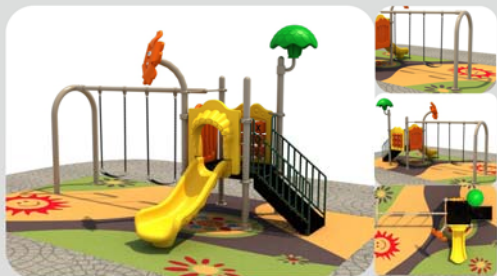

PLV-038

Size:500×300×250cm Safety Area:800×600cm