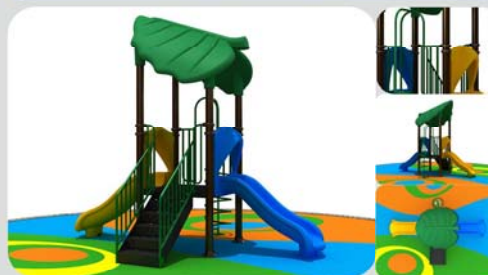

PLV-126

Size:290×420×370cm Safety Area:590×720cm