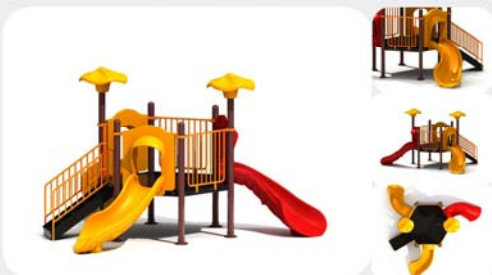

PLV-055

Size: 470x470x330cm Safety Area: 870x870cm