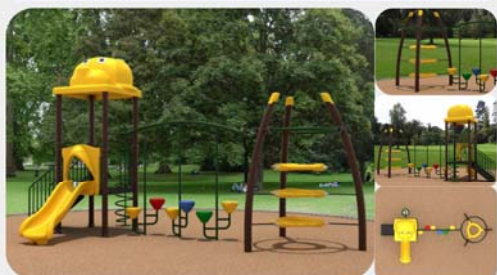

PLV-131

Size: 345x715x370cm Safety Area: 745x1115cm