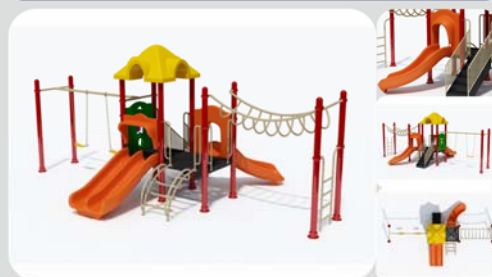

PLV-009

Size:800x480x350cm Safety Area:1100x780cm