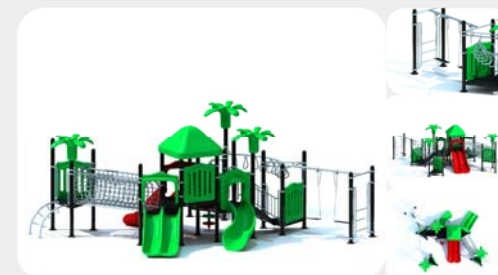

PLV-060

Size: 860x650x340cm Safety Area: 1260x1050cm

The photo is for your reference only; all products are subject to the real objects. Everbest reserves the right of final interpretation.

Info@everbestplay.com