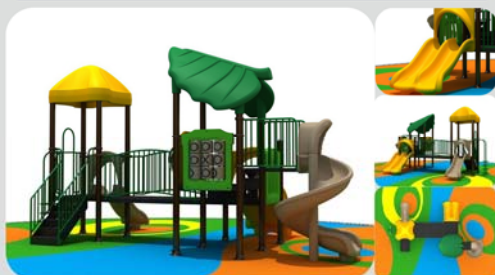

PLV-127

Size:430×710×370cm Safety Area:730×1010cm