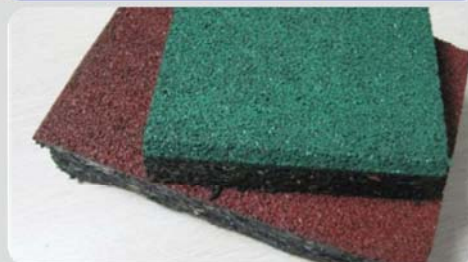

ASS-002

Unit Size(L*W*H):
50x50x5.0~2.0cm