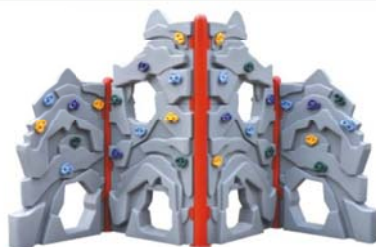

Info@everbestplay.com

www.everbestplay.com

SPV-101

Size:6000×2000mm

SPV-102

Size:2250×4800mm

SPV-103

Size:10800×1900mm

SPV-104

Size:4300×2100mm

SPV-105

Size:4300×2100mm

SPV-106

Size:4800×2100mm

SPV-107

Size:6500×2100mm